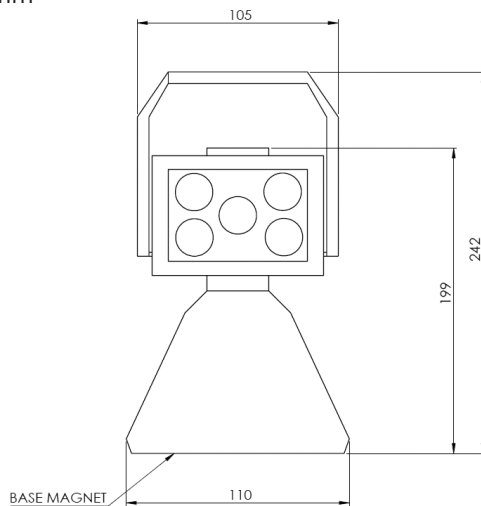

SPECIFICATIONS

VOLTAGE	Battery Operated
COLOURS	Clear
LIGHT SOURCE	15W (5 x 3W LED modules)
FUNCTIONS	Bright, Dim, SOS, Flashing
CHARGING METHOD	220Vac Wall Charger or 12Vdc Car Charger
CHARGING TIME	4 Hours
OPERATING TIME	3-6 hours
CURRENT CONSUMPTION	1.5A Max
IP RATING	IP 65
WEIGHT	750g
PACKING DIMENSIONS	120mm x 110mm x 210mm

NOTES |

PRODUCT CODES

Code KALS601

Detail

TECHNICAL DRAWINGS

All dimensions in mm

EXTRAS

Charger unit